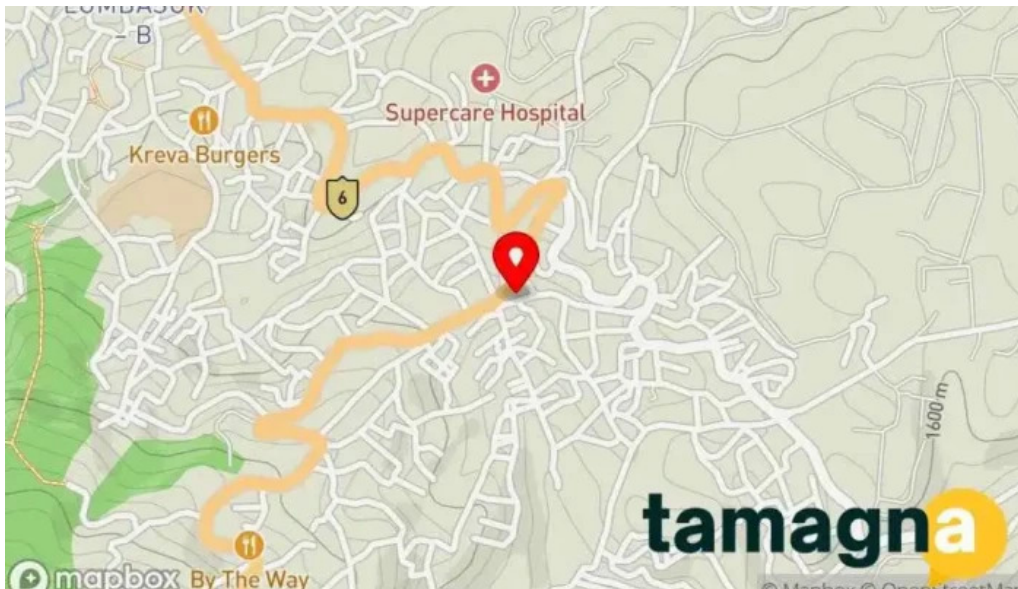

Rainbow csc madanrting map