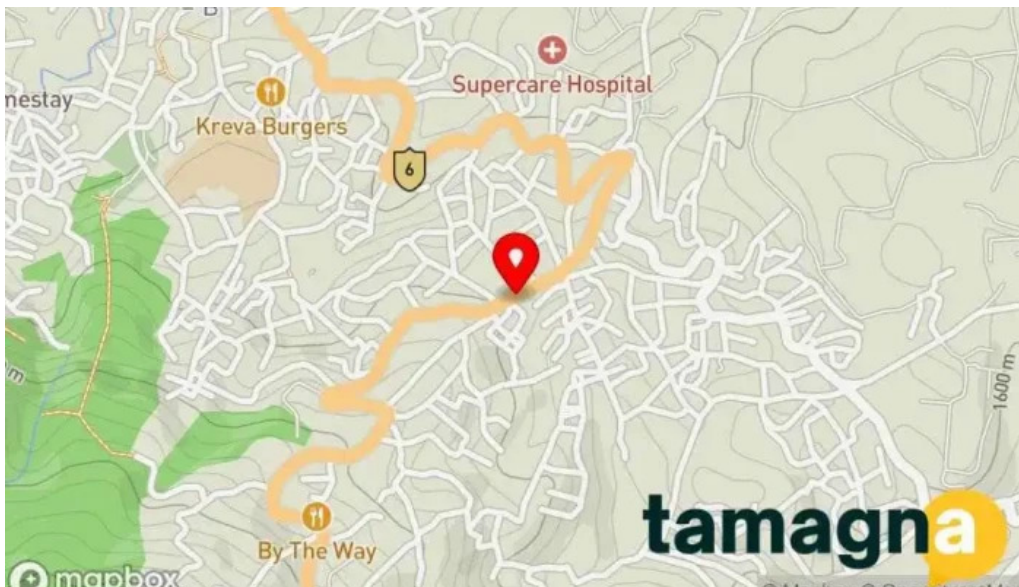

Als computer sales and serviceetc map