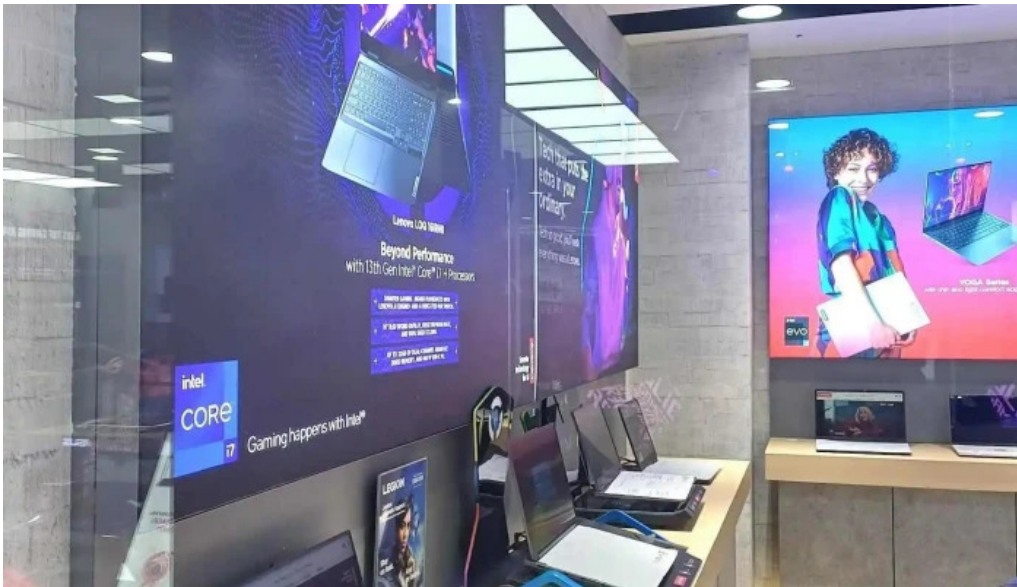

Lenovo exclusive store the computer store latest