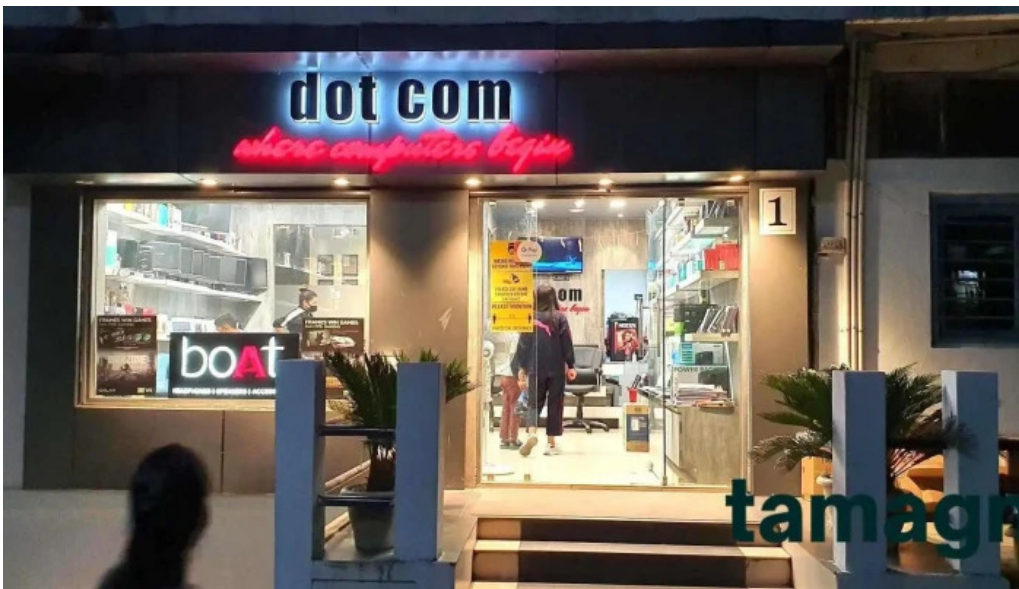

Dot com all

Tags

Accessibility, Planning, Assembly service, Repair services, Debit cards, Payments, Offerings, Quick visit, Credit cards, Same-day delivery, Service options, Google Pay, In-store shopping, Delivery, Wheelchair-accessible entrance

Related content

4.2 * [Asus Exclusive Store - The Computer Store - Shillong](#)

3.6 * [The Computer Store, Laitumkhrah - Shillong](#)

4.6 * [Home of Computers (hocstore) - Shillong](#)