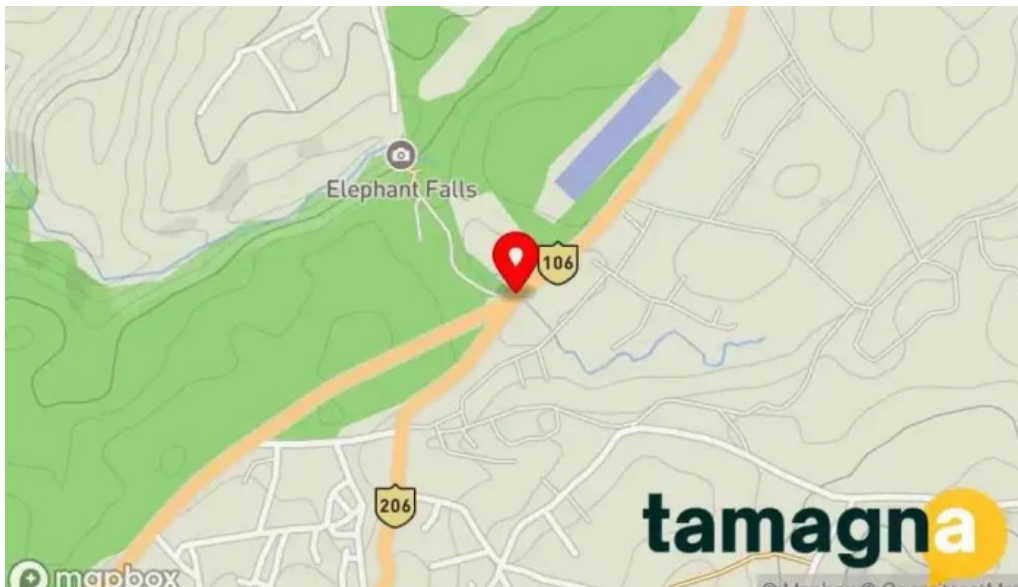

Lamare computer mobile hardware and software map