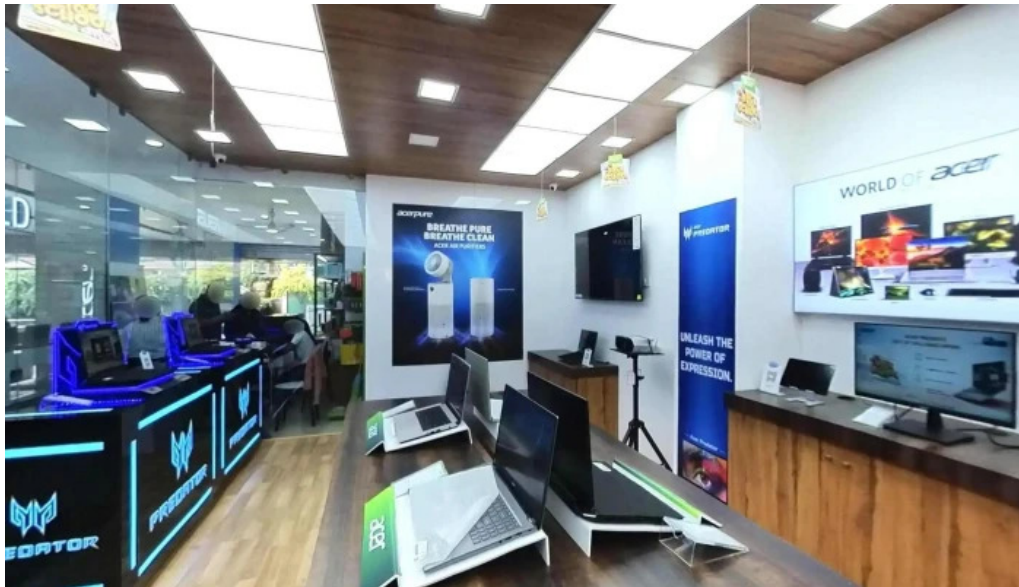

Hp world shillong all

Tags

leading, products, customers, sustainability, computer, shillong, manufacturer, customer, technology, quality, hardware, meghalaya

Related content

4.7 * *Tech Web - Computer Accessories Store in Shillong - Shillong*

4.6 * *Home of Computers (hocstore) - Shillong*

4.9 * *Lenovo Exclusive Store - The Computer Store - Shillong*

4.6 * *Acer Mall - Exclusive Store - Shillong*

3.6 * *The Computer Store, Laitumkhrah - Shillong*

4.2 * *Asus Exclusive Store - The Computer Store - Shillong*

3.8 * *Lifeline Enterprises - Shillong*

5.0 * *Ac Computer House - Kapahar Tari, Maricha*

4.7 * *Afiya Computer Store - Chibinang*

4.0 * *Phulbari west Garo hills - Phulbari, Ghaguapara*

Categories

book store